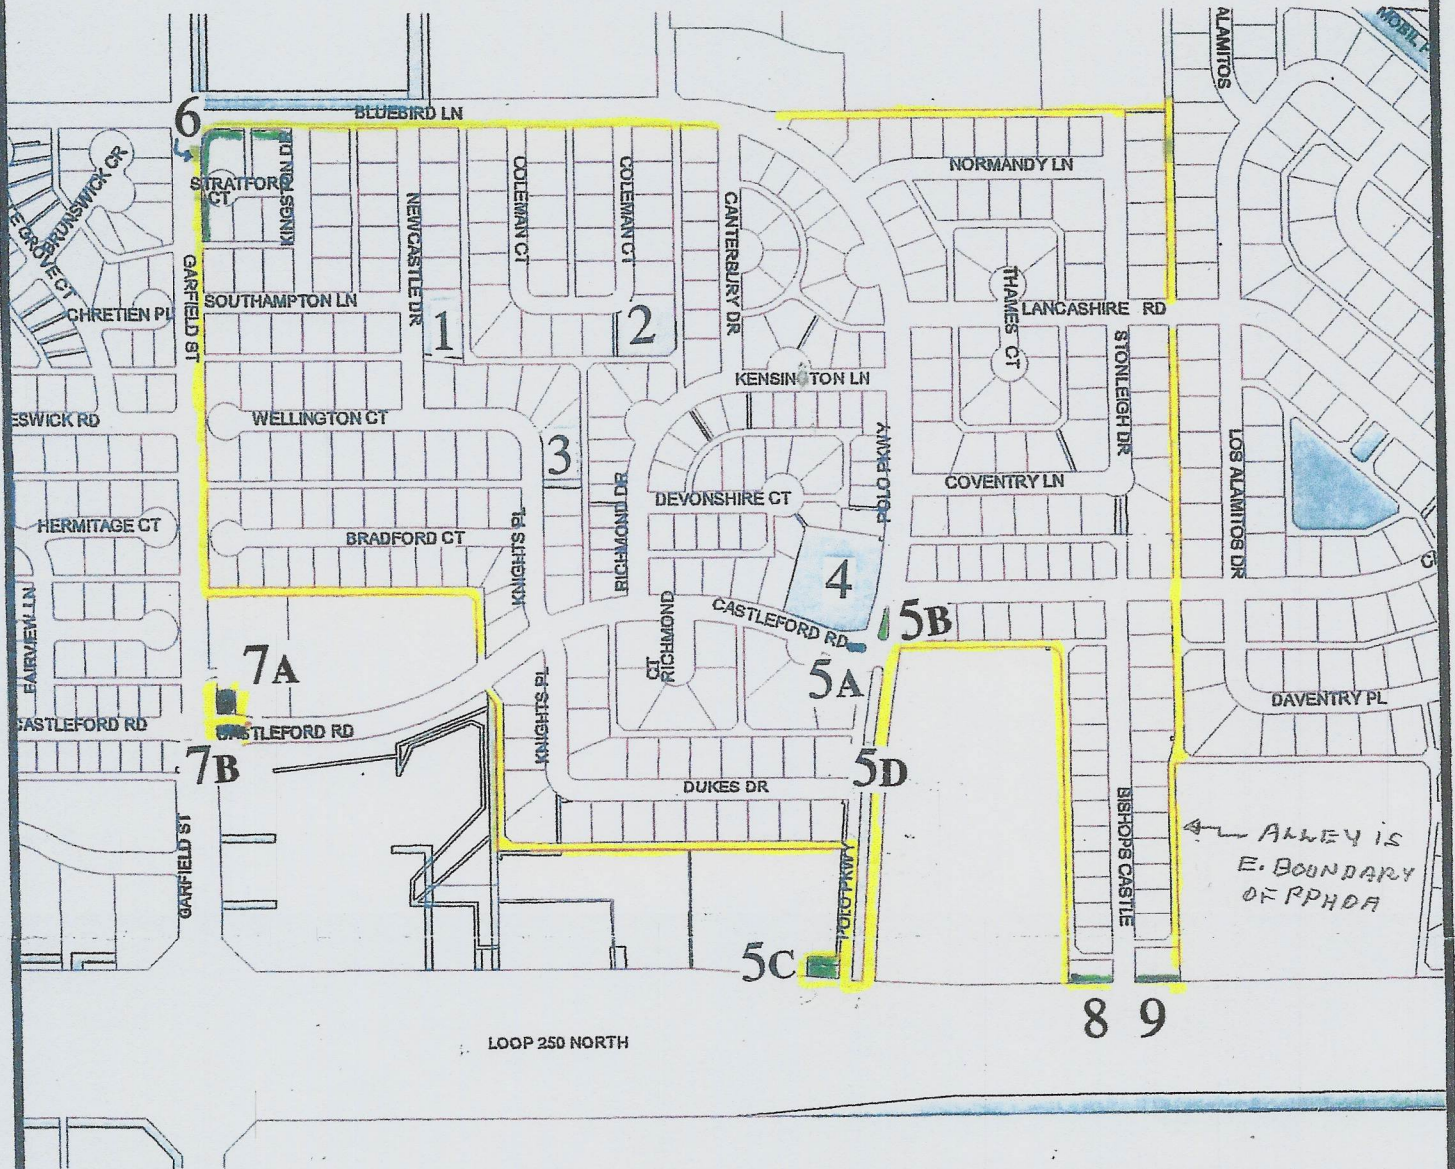

POLO PARK HOMEOWNERS ASSOCIATION

COMMON AREA WATER METERS

MAP CODE	Sq. Ft.	MAP CODE	ACCT NO.	METER NO.	SERVICE ADDRESS
1	22,014	1	47057-010522	43115 63036	5414 Newcastle Dr.
2	25,439	2	47109-30826	38736 47746	1911 Coleman Ct.
3	18,818	3	47001-64072	53290 55811	4816 Knights Pl.
		4	47415-101532	35108 37703	4801 Polo Parkway
		5	47417-101534	54712	4703 Polo Parkway
		6	47025-101518	45171 75039	2208 Stratford Court
		7	47579-101560	34907	2212 Castleford Road
		8	47567-101546	50740	1600 A W Loop 250 N
		9	47569-101548	G5348	1600 W Loop 250 N

Scale: 1 inch = 400 Feet

CONTRACTORS TO INVOICE BY MAP CODE